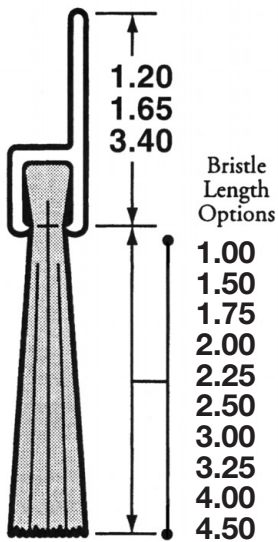

Straight Mounting - Weatherstrip Brush Guide

Brush Strip Assemblies Cross-section

A00

B00

C00

GOOL

5.50

D00

F00

G00

Bristle Length Options

1.75
2.50
3.50
4.00
5.50
7.00