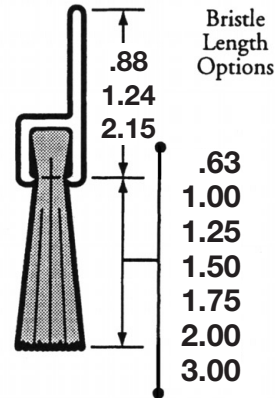

Straight Mounting - Weatherstrip Brush Guide

Brush Strip Assemblies Cross-section

A00

B00

C00

GOOL

5.50

D00

F00

G00

Bristle Length Options

1.75
2.50
3.50
4.00
5.50
7.00