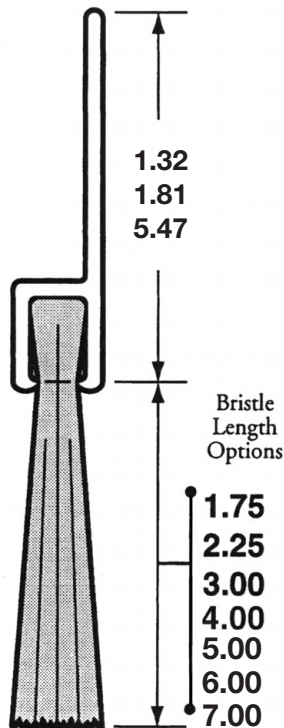

Straight Mounting - Weatherstrip Brush Guide

Brush Strip Assemblies Cross-section

A00

B00

C00

GOOL

5.50

D00

F00

G00

Bristle Length Options

1.75
2.50
3.50
4.00
5.50
7.00