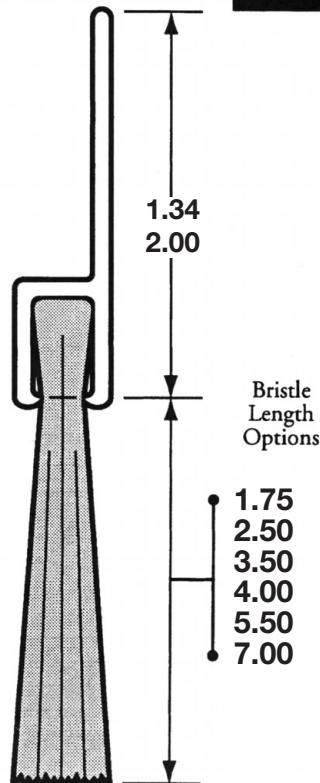

Straight Mounting - Weatherstrip Brush Guide

Brush Strip Assemblies Cross-section

A00

B00

C00

GOOL

5.50

D00

F00

G00

Bristle Length Options

1.75
2.50
3.50
4.00
5.50
7.00