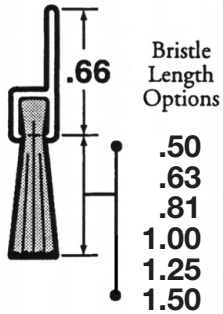

Straight Mounting - Weatherstrip Brush Guide

Brush Strip Assemblies Cross-section

A00

B00

C00

GOOL

5.50

D00

F00

G00

Bristle Length Options

1.75
2.50
3.50
4.00
5.50
7.00