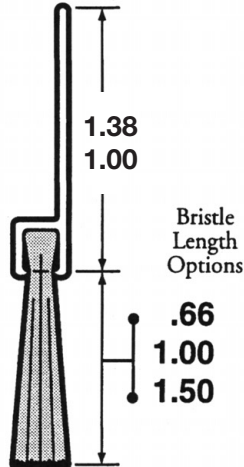

Straight Mounting - Weatherstrip Brush Guide

Brush Strip Assemblies Cross-section

A00

B00

C00

GOOL

5.50

D00

F00

G00

Bristle Length Options

1.75
2.50
3.50
4.00
5.50
7.00