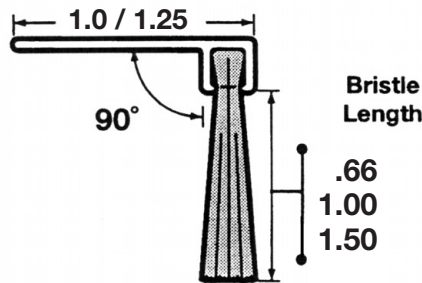

Right Angled Mounting - Weatherstrip Brush Guide

Brush Strip Assemblies Cross-section

A90

B90

C90

D90

F90

G90