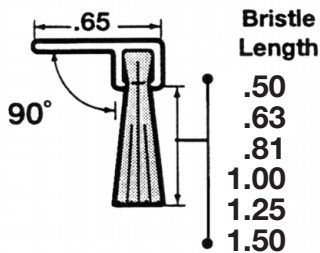

Right Angled Mounting - Weatherstrip Brush Guide

Brush Strip Assemblies Cross-section

A90

B90

C90

D90

F90

G90