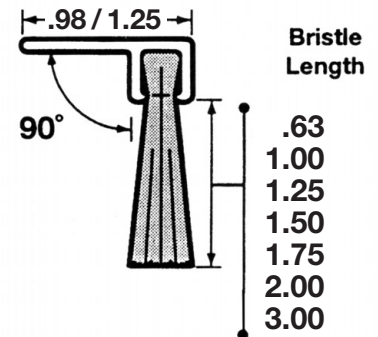

Right Angled Mounting - Weatherstrip Brush Guide

Brush Strip Assemblies Cross-section

A90

B90

C90

D90

F90

G90