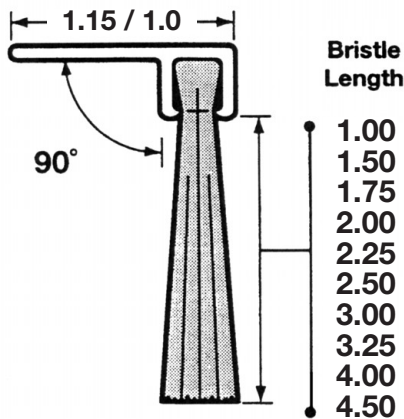

Right Angled Mounting - Weatherstrip Brush Guide

Brush Strip Assemblies Cross-section

A90

B90

C90

D90

F90

G90