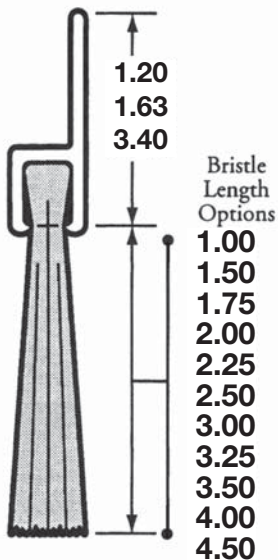

Straight Mounting - Weatherstrip Brush Guide

Brush Strip Assemblies Cross-section

A00

B00

C00

GOOL

5.50

D00

F00

G00

Bristle Length Options

1.75
2.50
3.50
4.00
5.50
7.00