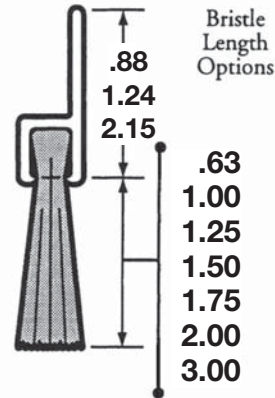

Straight Mounting - Weatherstrip Brush Guide

Brush Strip Assemblies Cross-section

A00

B00

C00

GOOL

5.50

D00

F00

G00

Bristle Length Options

1.75
2.50
3.50
4.00
5.50
7.00