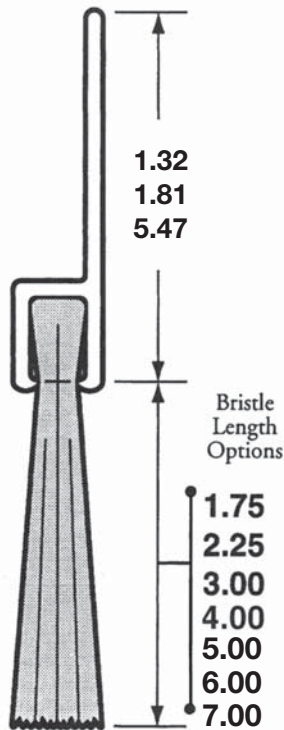

Straight Mounting - Weatherstrip Brush Guide

Brush Strip Assemblies Cross-section

A00

B00

C00

GOOL

5.50

D00

F00

G00

Bristle Length Options

1.75
2.50
3.50
4.00
5.50
7.00