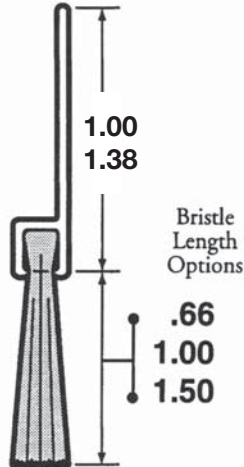

Straight Mounting - Weatherstrip Brush Guide

Brush Strip Assemblies Cross-section

A00

B00

C00

GOOL

5.50

D00

F00

G00

Bristle Length Options

1.75
2.50
3.50
4.00
5.50
7.00