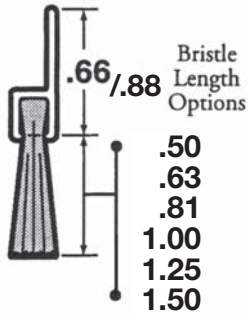

Straight Mounting - Weatherstrip Brush Guide

Brush Strip Assemblies Cross-section

A00

B00

C00

GOOL

5.50

D00

F00

G00

Bristle Length Options

1.75
2.50
3.50
4.00
5.50
7.00