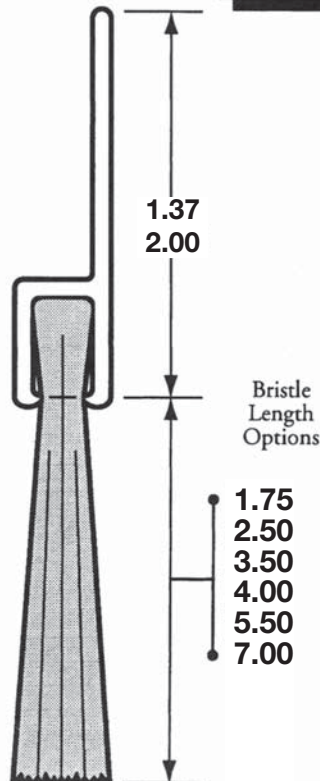

Straight Mounting - Weatherstrip Brush Guide

Brush Strip Assemblies Cross-section

A00

B00

C00

GOOL

5.50

D00

F00

G00

Bristle Length Options

1.75
2.50
3.50
4.00
5.50
7.00