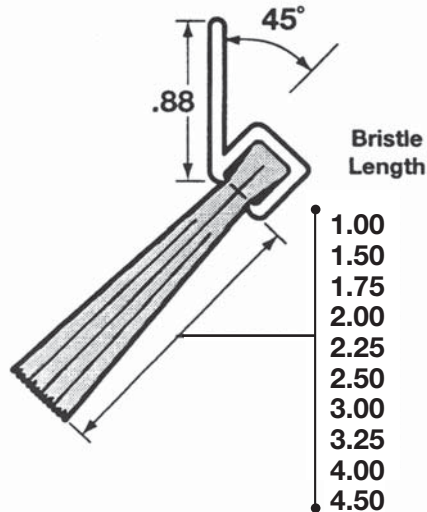

Reverse Angled Mounting - Weatherstrip Brush Guide

Brush Strip Assemblies Cross-section

A45R

C22R

C45R

D22R

D45R

F45R