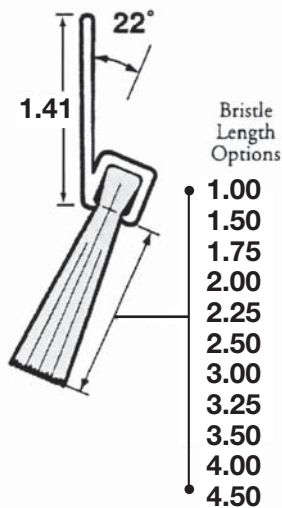

Reverse Angled Mounting - Weatherstrip Brush Guide

Brush Strip Assemblies Cross-section

A45R

C22R

C45R

D22R

D45R

F45R