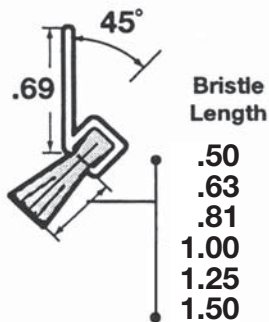

Reverse Angled Mounting - Weatherstrip Brush Guide

Brush Strip Assemblies Cross-section

A45R

C22R

C45R

D22R

D45R

F45R