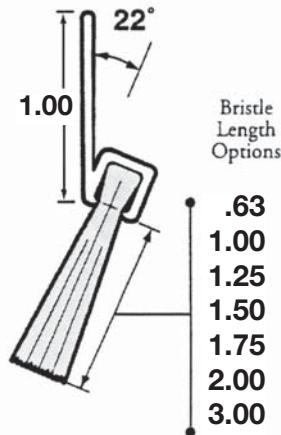

Reverse Angled Mounting - Weatherstrip Brush Guide

Brush Strip Assemblies Cross-section

A45R

C22R

C45R

D22R

D45R

F45R