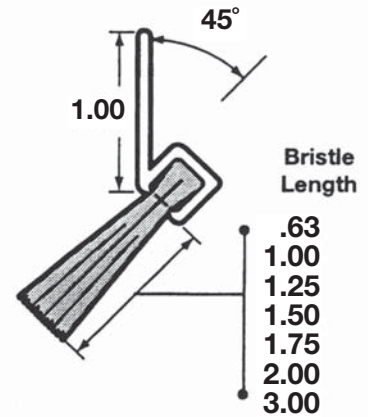

Reverse Angled Mounting - Weatherstrip Brush Guide

Brush Strip Assemblies Cross-section

A45R

C22R

C45R

D22R

D45R

F45R