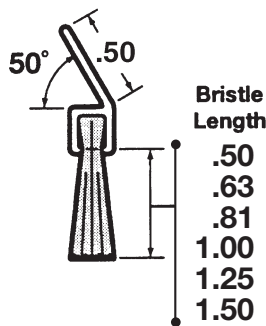

Angled Mounting - Weatherstrip Brush Guide

Brush Strip Assemblies Cross-section

A35

A40

B40

C45

D45

F45