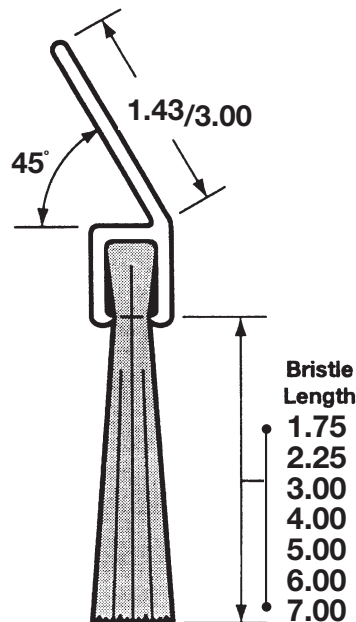

Angled Mounting - Weatherstrip Brush Guide

Brush Strip Assemblies Cross-section

A35

A40

B40

C45

D45

F45