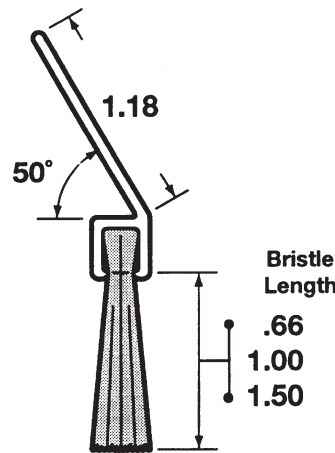

Angled Mounting - Weatherstrip Brush Guide

Brush Strip Assemblies Cross-section

A35

A40

B40

C45

D45

F45