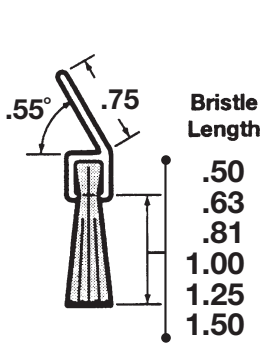

Angled Mounting - Weatherstrip Brush Guide

Brush Strip Assemblies Cross-section

A35

A40

B40

C45

D45

F45