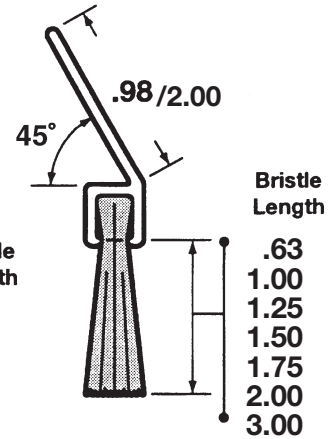

Angled Mounting - Weatherstrip Brush Guide

Brush Strip Assemblies Cross-section

A35

A40

B40

C45

D45

F45