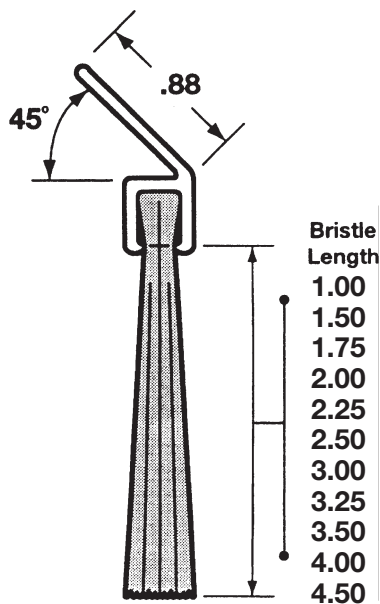

Angled Mounting - Weatherstrip Brush Guide

Brush Strip Assemblies Cross-section

A35

A40

B40

C45

D45

F45