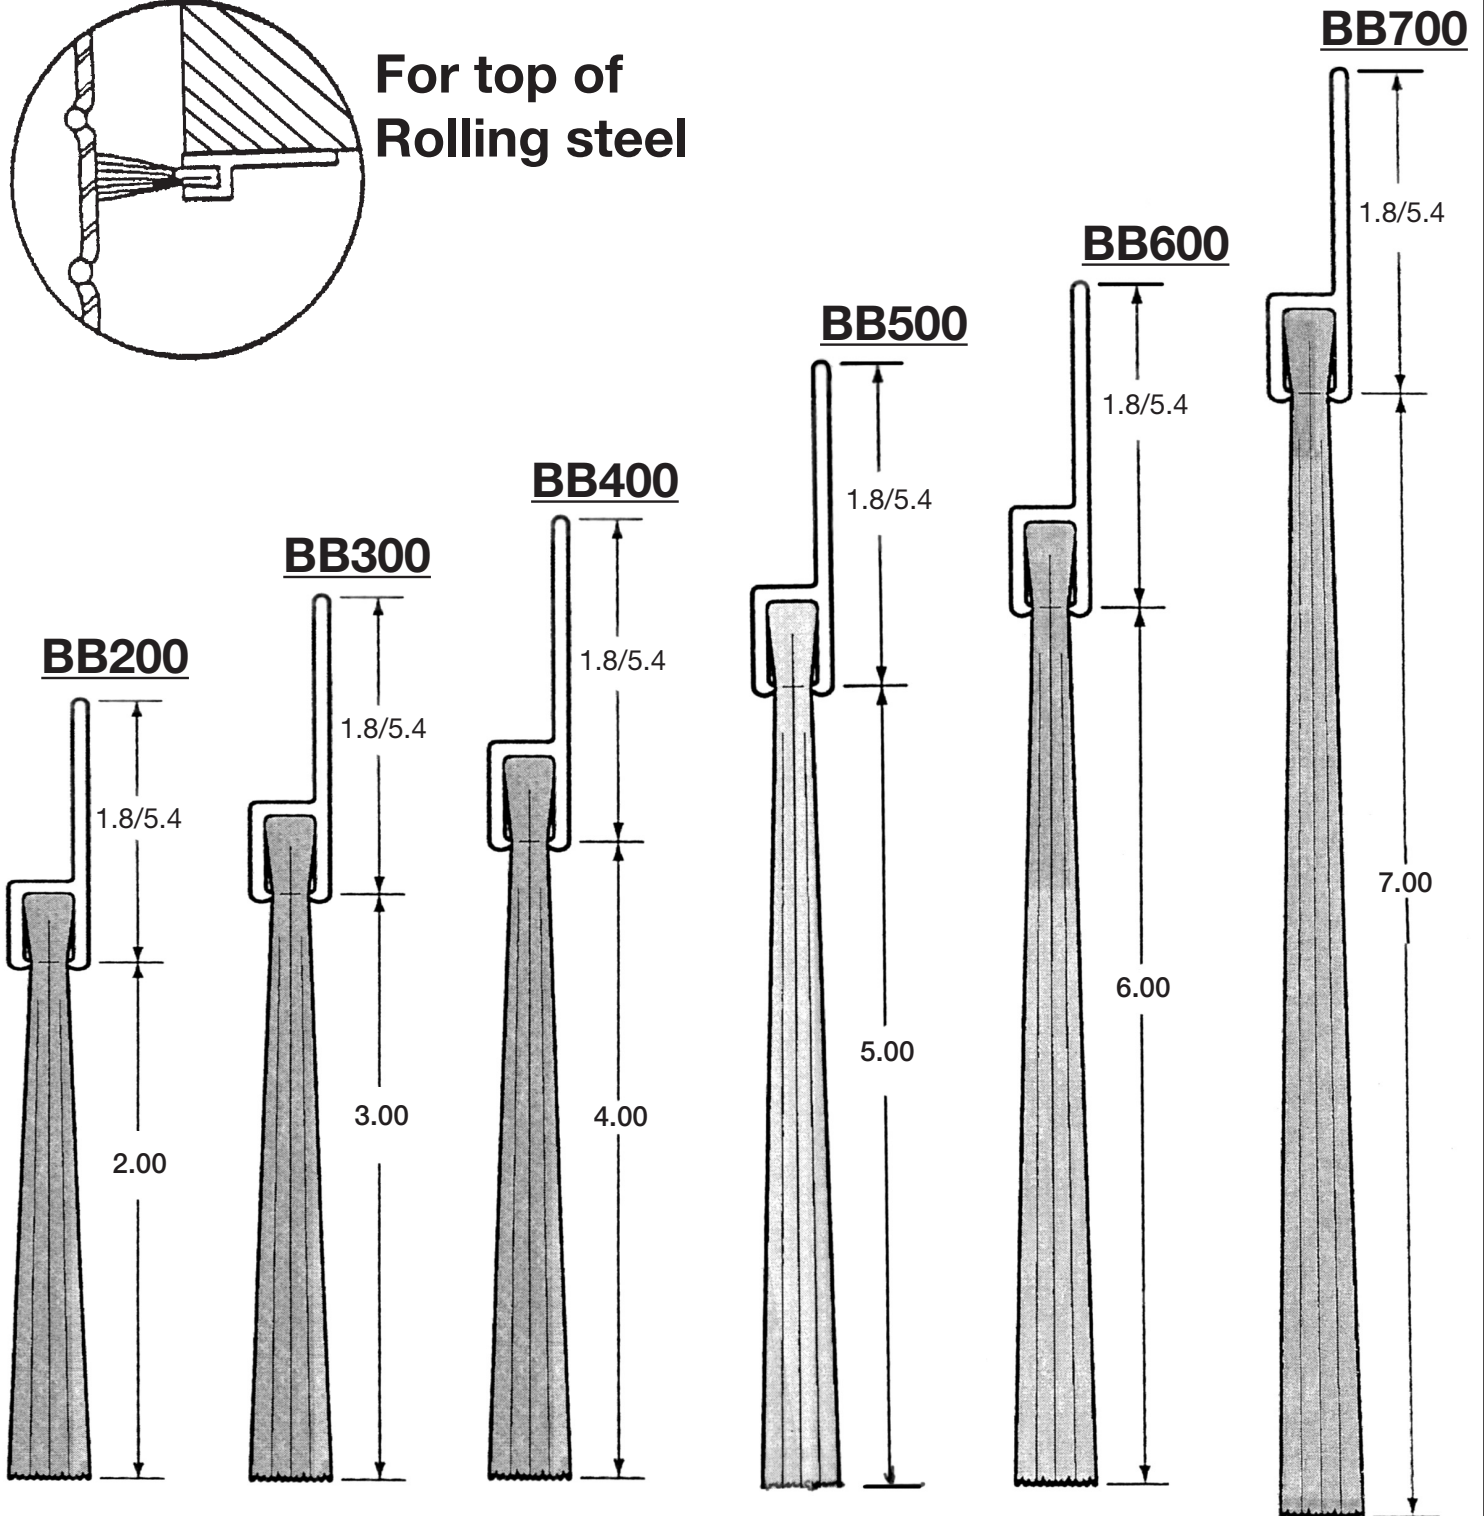

Heavy Duty Bird Blocker Brush

Design
Guide:
Full Size

For top of
Rolling steel

These are stocked in lengths of 6ft